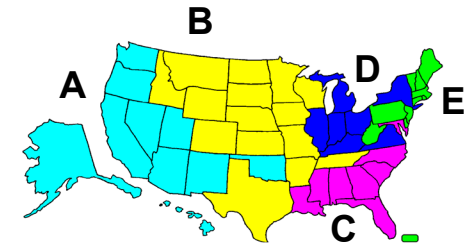

# Regional Group A - West

AK, AZ, CA, HI, NM, NV, OK, OR, UT, WA

10/26/2023

AK - Madea Marinik

HI, NV, OR, UT - Jade Lowenstein

South America  
- As Assigned -

AZ - Kevin Barnes - A30, I1  
- Racine Allen - I2  
- Jenna Briggs - I4  
- Lanni Hall - All Other