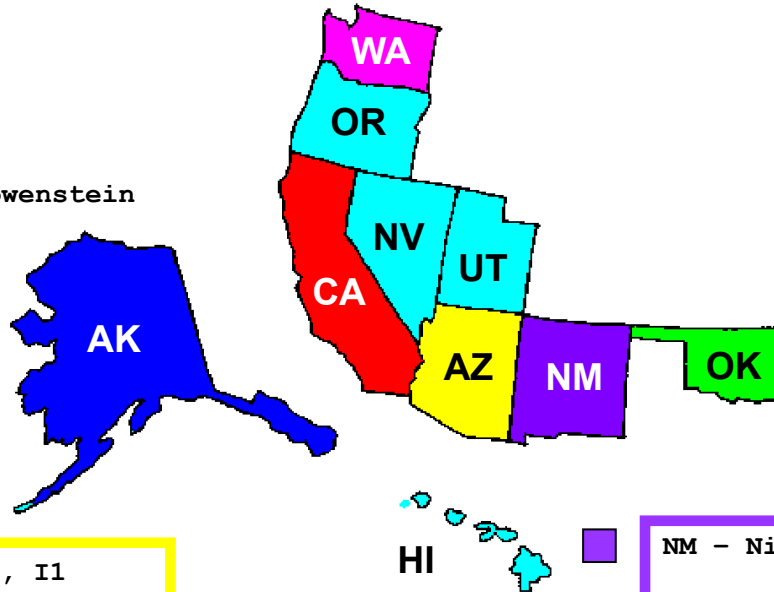

# Regional Group A - West

AK, AZ, CA, HI, NM, NV, OK, OR, UT, WA

10/26/2023

AK - Madea Marinik

HI, NV, OR, UT - Jade Lowenstein

South America  
- As Assigned -

AZ - Kevin Barnes - A30, I1  
- Racine Allen - I2  
- Jenna Briggs - I4  
- Lanni Hall - All Other

CA - Josh Elesinmogun - A17, A22, A29, I3, I7, M35, M40, M41, M44, M46, M47, M52, M53, M54, M56, M58, M63, M71, M91, M93, X79  
- Winston Downing - A18, A21, A23, A27, M34, M36, M37, M38, M48, M55, M90  
- Racine Allen - A24, I4, M51  
- Jenna Briggs - A26, A30, M30, M31, M32, M43  
- Kevin Barnes - I1, I5, M33, M64, M92  
- Madea Marinik - All Other